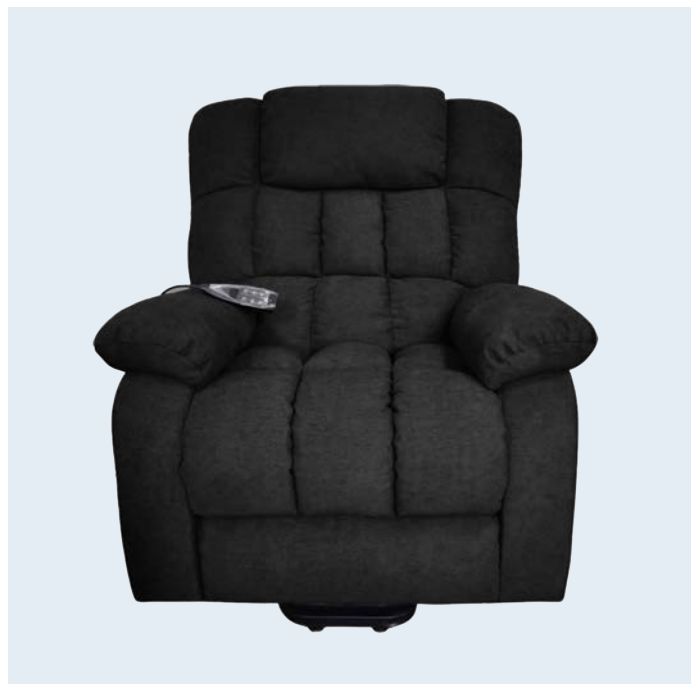

ALASKA

TRIPLE MOTOR LIFT CHAIR

- Medium size chair
- Triple motor
- Leg extension and reclining mechanism simultaneous
- Soft padded arms for added comfort

- Lower lumbar cushioning for extra support and comfort
- Six buttons hand control operation

PRODUCT DETAILS

Size Classification	Medium
Weight Capacity	150kg
Total Chair Height	1070mm
Total Chair Width	880mm
Seat Depth	510mm
Chair in Full Recline (lying flat & footrest extended)	1600mm

WARRANTY*

Frame	10 Years
Foam	5 Years
Mechanism	5 Years
Power/Electrics and Cover	2 Years

RECLINE FUNCTIONALITY

Seat Angle Raised	130°
Back Angle Closed	105°
Back Angle Reclined	140°

CUSTOMISE YOUR LIFT CHAIR

Colour may vary from picture. Please refer to physical colour swatch.