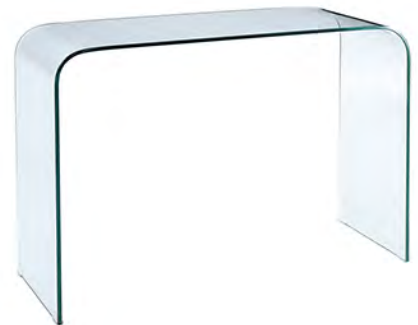

NEST OF TABLES

420 x 420 x 420

380 x 380 x 380

340 x 340 x 340

Available in: Clear, White, Smoke

LAMP TABLE

500 x 500 x 450

Available in: Clear, White, Smoke

COFFEE TABLE

1200 X 600 X 430

Available in: Clear, White, Smoke

DESK

1260 x 700 x 740

Available in: Clear, Smoke

HALL TABLE

900 x 900 x 380

Available in: Clear, White, Smoke