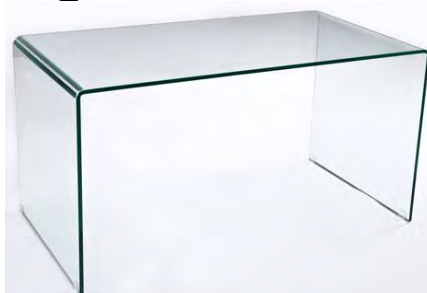

NEST OF TABLES

420 x 420 x 420

380 x 380 x 380

340 x 340 x 340

Available in: Clear, White, Smoke

LAMP TABLE

500 x 500 x 450

Available in: Clear, White, Smoke

COFFEE TABLE

1200 X 600 X 430

Available in: Clear, White, Smoke

DESK

1260 x 700 x 740

Available in: Clear, Smoke

HALL TABLE

900 x 900 x 380

Available in: Clear, White, Smoke